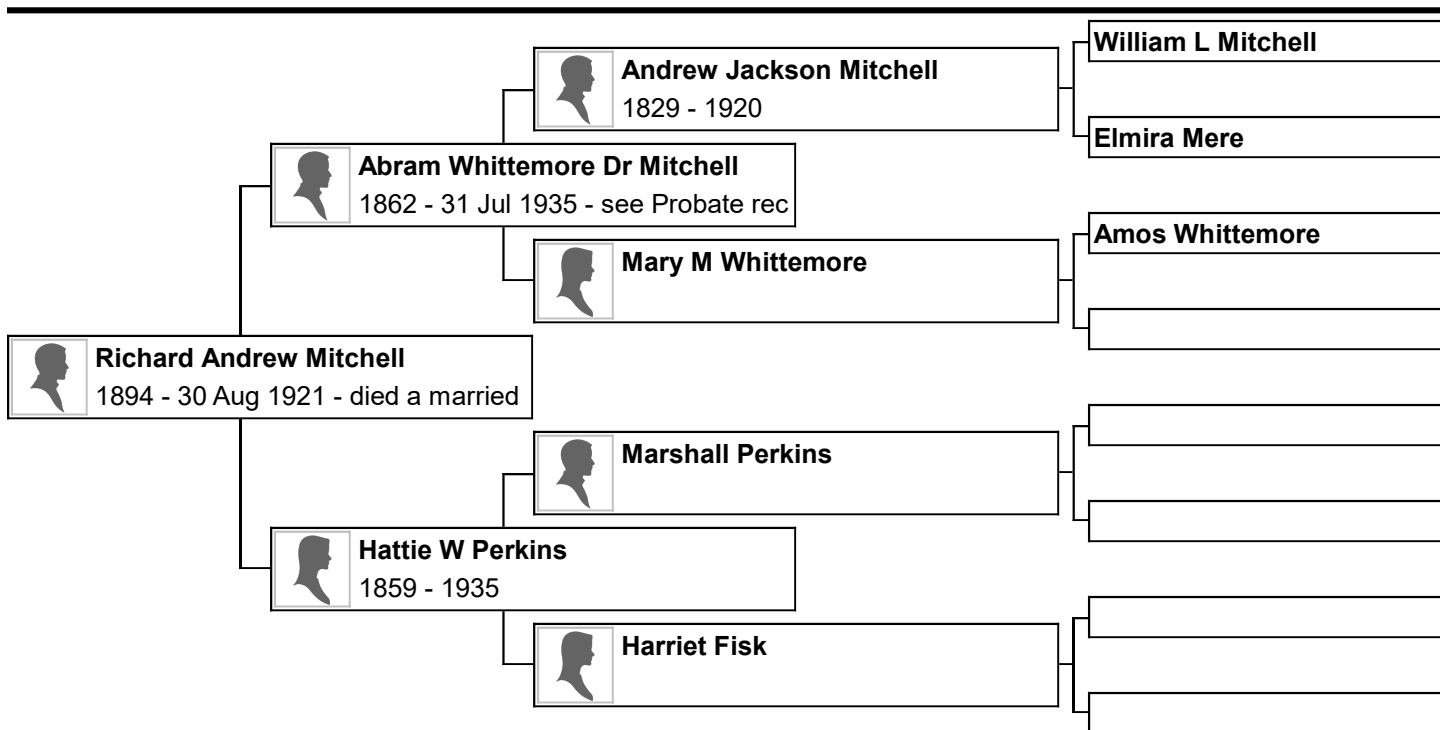

## Family View Report for Richard Andrew Mitchell

**Richard Andrew Mitchell**  
 Born: 28 Dec 1894  
 Epping NH-Third child of his parents  
 Died: 30 Aug 1921 - died a married man  
 Epping NH - SEE 'NOTES'

**Helen Thompson Holt**  
 Born: Abt 1896  
 Winchester, Mass-see NOTES by her husband Ri  
 Died:

Marriage: 11 Sep 1917 in first marriage for each; Ceremony by Rev Lyman D Bragg of Epping

Children:	Sex	Birth	Death
Richard Mitchell	M	16 Sep 1918 Epping Town Records	